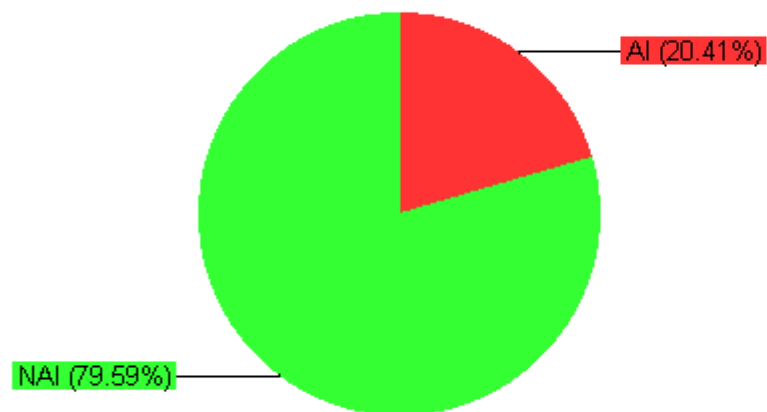

190 Countries have ratified the Kyoto Protocol

Designated National Authorities (DNA). Total 147

AI / Non-AI	Number of DNA
AI	30
Non-AI	117

<http://cdm.unfccc.int> (c) 27.01.2010 18:18

Non-AI DNA by region. Total 117

Region	Number Of DNA
NAI-Africa	42
NAI-Asia and the Pacific	38
NAI-Latin America and the Caribbean	28
NAI-Other	9

<http://cdm.unfccc.int> (c) 27.01.2010 18:18