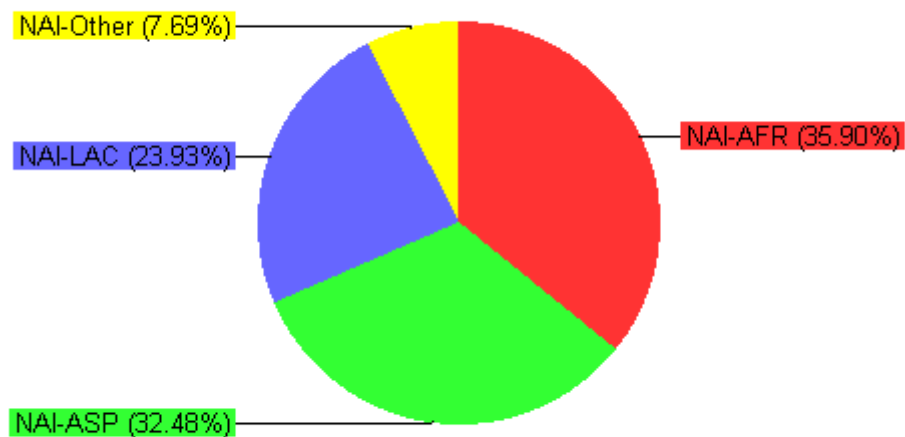

190 Countries have ratified the Kyoto Protocol

Designated National Authorities (DNA). Total 147

AI / Non-AI	Number of DNA
AI	30
Non-AI	117

<http://cdm.unfccc.int> (c) 27.01.2010 18:18

Non-AI DNA by region. Total 117

Region	Number Of DNA
NAI-Africa	42
NAI-Asia and the Pacific	38
NAI-Latin America and the Caribbean	28
NAI-Other	9

<http://cdm.unfccc.int> (c) 27.01.2010 18:18